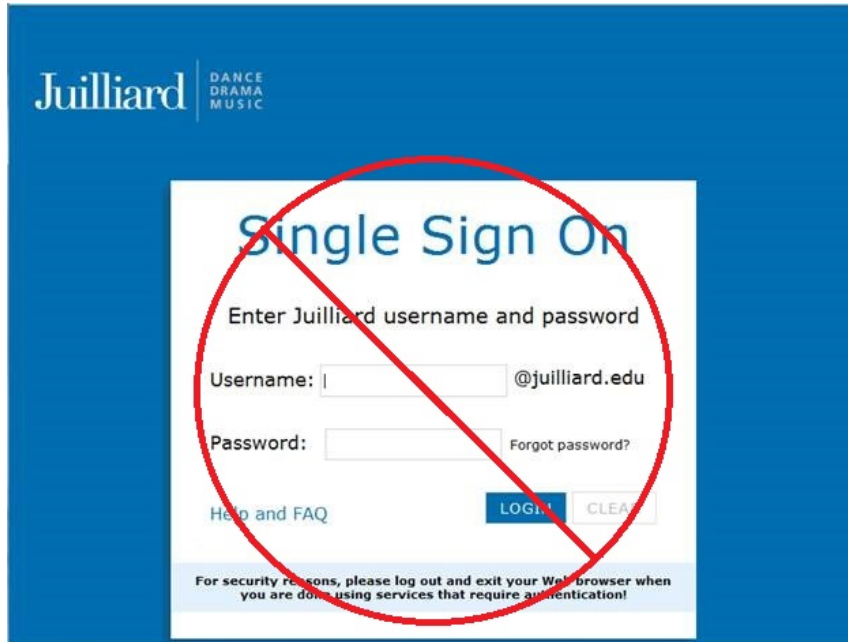

LOG OUT MAIN MENU FAQs CONTACT US

WebAdvisor 3.1  
POWERED BY elluciana

**Step 6:** You will then be brought to the main menu, where you can change your contact information, check your schedule, register for classes, etc.

**Juilliard** DANCE DRAMA MUSIC

LOG OUT MAIN MENU EVENING DIVISION MENU FAQs CONTACT US

EVENING DIVISION - WEBADVISOR FOR EVENING DIVISION MENU

Welcome [Name]!

**User Account**

[Change Password](#)  
[My Contact Information](#)

**Academic Profile**

[My Class Schedule](#)  
[Grades](#)  
[View/Order Transcript](#)

**Registration**

[Evening Division Course Catalog](#)  
[Evening Division Registration](#)

**Student Resources**

[Evening Division Student Handbook](#)

The Juilliard School, 60 Lincoln Center Plaza, N.Y.C., NY (212) 799-5000 © The Juilliard School. All Rights Reserved.

**PLEASE NOTE:** For any reason, if you get redirected to the Juilliard **Single Sign On** page below, please **DO NOT** login from here.