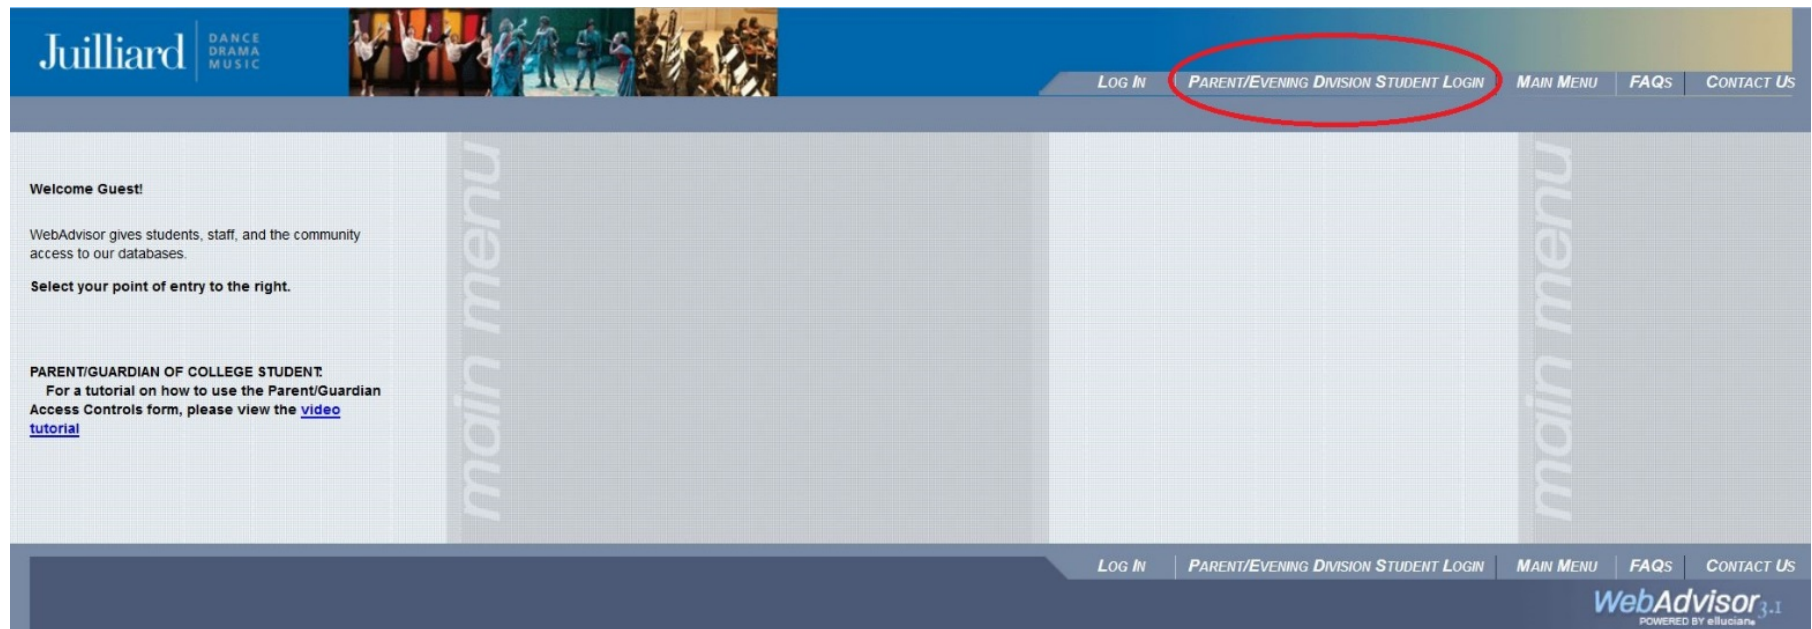

WebAdvisor Instructions for Evening Division Students

WebAdvisor is The Juilliard School's online access tool. This allows students to register online for all classes, change their address, and check their class schedule, among other functionalities.

Should have received an email notification with your login and temporary password. Please note that your username will be your first initial, last initial, and your student ID number, which can be found on the top of your ID card.

To access WebAdvisor:

Step 1: please visit <http://wa.juilliard.edu>

Step 2: click on '**PARENT/EVENING DIVISION STUDENT LOGIN**'.